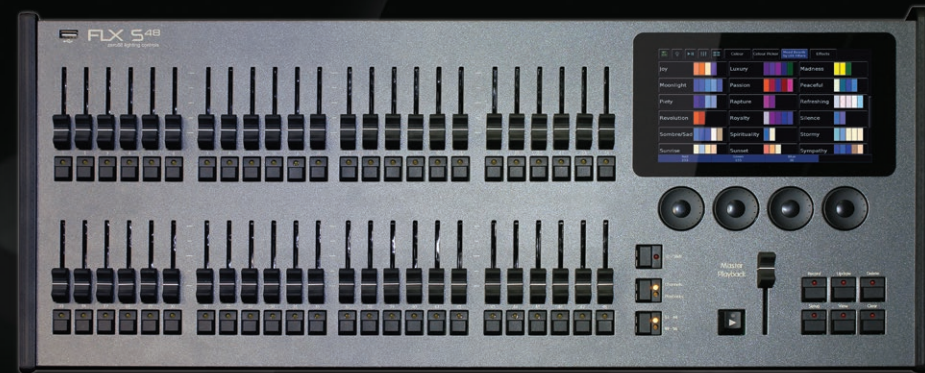

FEATURES (BOTH CONSOLES)

- Multi-touch interfaces for Colour and Moving Lights
- Dedicated GO button & playback fader for theatrical control
- Hands-on intuitive control via 4 encoder wheels
- Free mobile apps for wireless control (iOS & Android)
- Multi-lingual step-by-step touch screen guidance
- Art-Net 4, sACN and CIP
- 7" multi-touch screen
- Automatic Groups, Palettes, Effects and Macros
- Colour picking, mixing & image capture
- Mood Boards by LEE Filters
- Additive, subtractive and HSV control
- Store single or multiple cues on each of the playbacks
- Fixture Library with over 10,000 personalities
- RDM compatibility
- Showfile compatibility with other ZerOS consoles
- Quiet, dust free, fanless operation
- 512 Channels upgradable to 1024 Channels
- Channels patchable across 64 Universes
- Two XLR Outputs (1 x 5 pin + 1 x 3 pin)
- 3 year warranty
- CE compliant to all relevant standards
- Designed and manufactured to ISO9001:2015 standards

"RigSync opens up lighting creativity opportunities for non-technical people in an entry-level environment."

Judges, PLASA Awards for Innovation

FLX S24 & FLX S48 FEATURES

FLX S24

Ultimate portability, offering a powerful LED and moving light controller in a small 19" unit with direct access to each of the lights in your rig:

FLX S LIGHTING CONSOLES

AFFORDABLE. EASY. FUN.

IT'S SO EASY...

FLX S consoles are easy to learn and simple to use - delivering all the features you need at an affordable price.

FLX S48 - 96 light fixtures

FLX S24 - 48 light fixtures

EXPAND YOUR SYSTEM...

EVERYTHING YOU NEED...

EASY COLOUR SELECTION

Quickly and accurately select colours from the multi-touch colour picker, colour palettes or even an uploaded image.