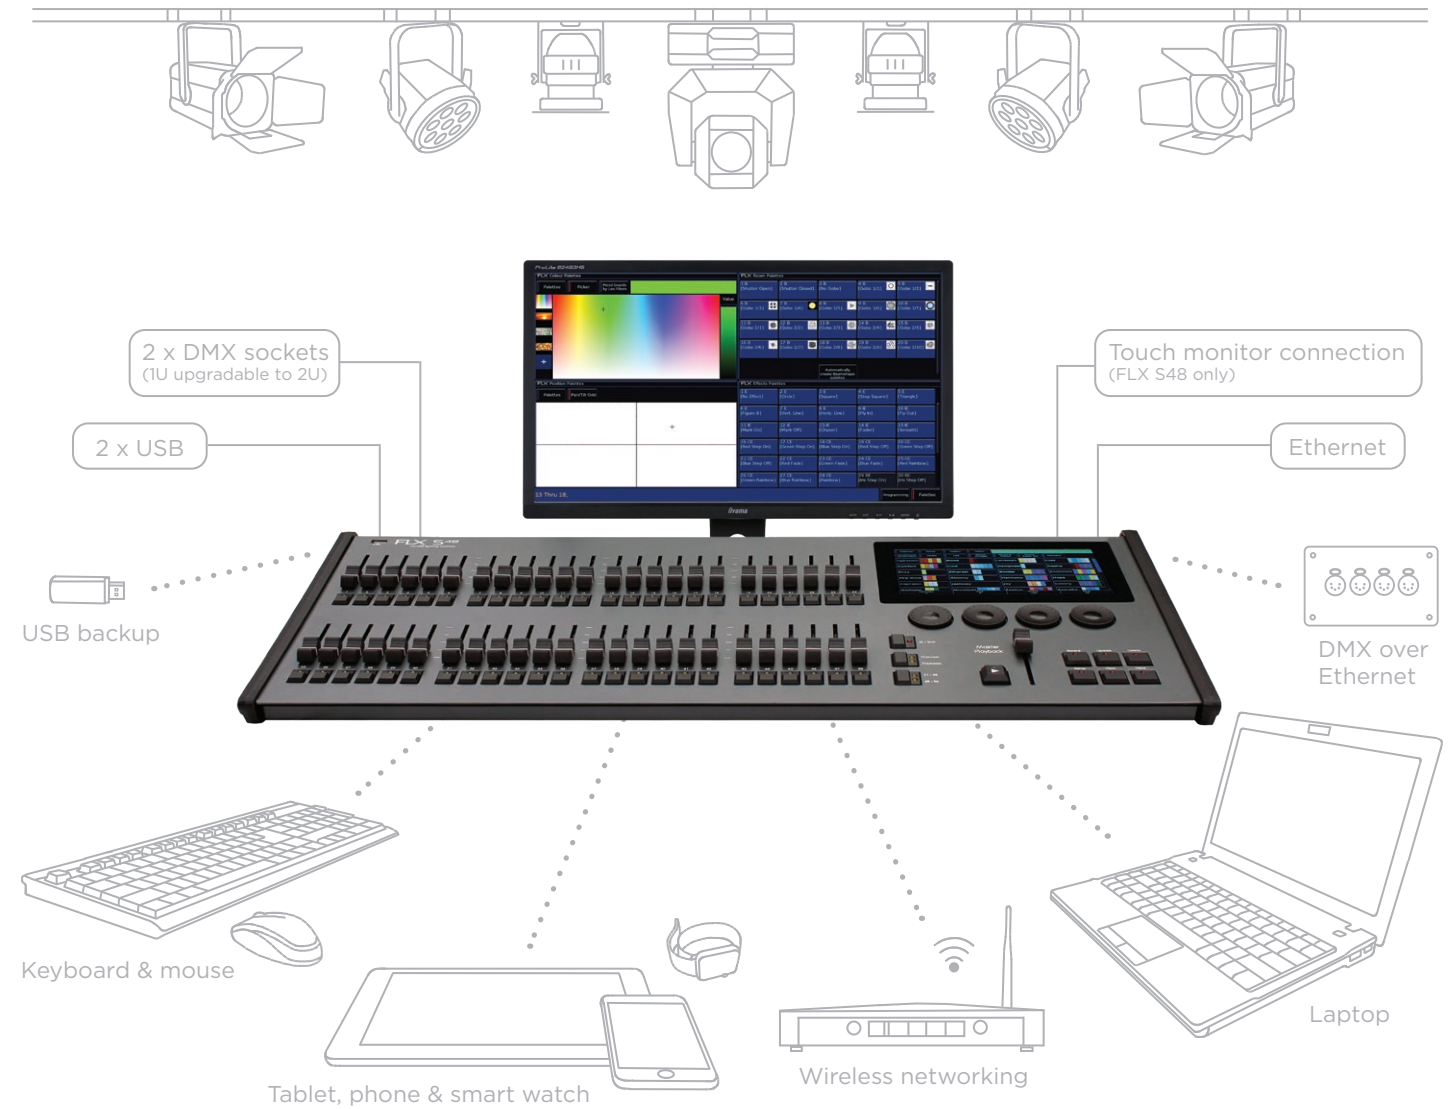

FEATURES (BOTH CONSOLES)

- Multi-touch interfaces for Colour and Moving Lights
- Dedicated GO button & playback fader for theatrical control
- Hands-on intuitive control via 4 encoder wheels
- Free mobile apps for wireless control (iOS & Android)
- Multi-lingual step-by-step touch screen guidance
- Art-Net 4, sACN and CIP
- 7" multi-touch screen
- Automatic Groups, Palettes, Effects and Macros
- Colour picking, mixing & image capture
- Mood Boards by LEE Filters
- Additive, subtractive and HSV control
- Store single or multiple cues on each of the playbacks
- Fixture Library with over 10,000 personalities
- RDM compatibility
- Showfile compatibility with other ZerOS consoles
- Quiet, dust free, fanless operation
- 512 Channels upgradable to 1024 Channels
- Channels patchable across 64 Universes
- Two XLR Outputs (1 x 5 pin + 1 x 3 pin)
- 3 year warranty
- CE compliant to all relevant standards
- Designed and manufactured to ISO9001:2015 standards

FLX S LIGHTING CONSOLES

AFFORDABLE. EASY. FUN.

IT'S SO EASY...

FLX S consoles are easy to learn and simple to use - delivering all the features you need at an affordable price.

FLX S48 - 96 light fixtures

FLX S24 - 48 light fixtures

EXPAND YOUR SYSTEM...

EVERYTHING YOU NEED...

EASY COLOUR SELECTION

Quickly and accurately select colours from the multi-touch colour picker, colour palettes or even an uploaded image.

MOVING LIGHT CONTROLS

Quick and intuitive control via precise encoder wheels, multi-touch Pan / Tilt grid and automatic "Move on Dark".

DEDICATED GO & FUNCTION BUTTONS

Dedicated buttons for "GO" and other regularly used functions ensure they are always quickly and easily available.