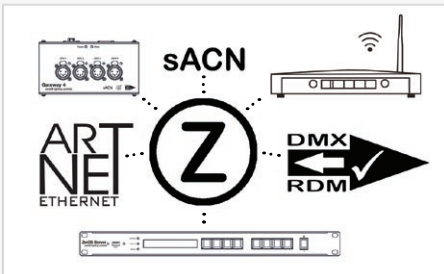

NETWORKING

Add scalability and power with ArtNet 4, Streaming ACN, RDM, tracking backup, media servers, Apps and visualisation.