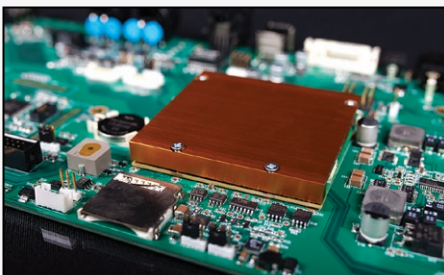

FeRAM ('AUTO SAVE')

Stores every button press you make, as you make it, to ensure you never lose any work in the event of a power outage.