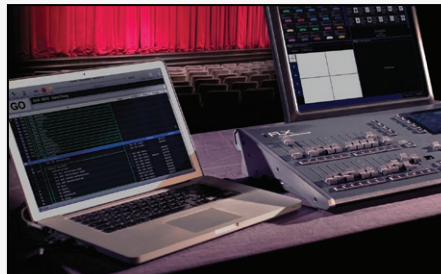

SHOW CONTROL

Synchronise your show by using MIDI Show Control, MIDI Timecode, real time triggers and contact closures.