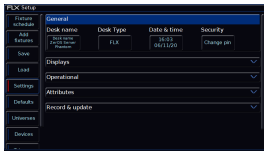

Settings

Displays

Record & Update

Desk Type

Attributes

Operational