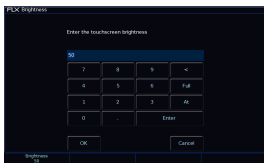

Settings

Displays

Record & Update

Desk Type

Attributes

Operational