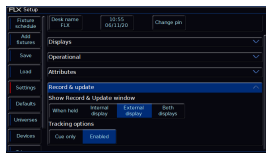

Settings

Displays

Record & Update

Desk Type

Attributes

Operational