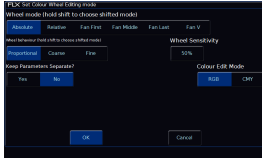

Settings

Displays

Record & Update

Desk Type

Attributes

Operational