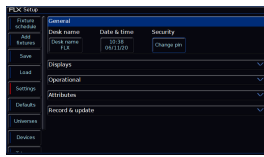

Settings

Displays

Record & Update

Desk Type

Attributes

Operational