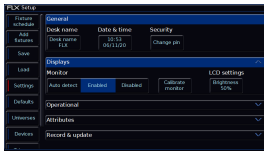

Settings

Displays

Record & Update

Desk Type

Attributes

Operational