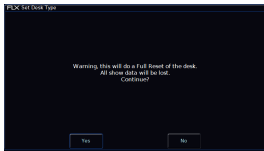

Settings

Displays

Record & Update

Desk Type

Attributes

Operational