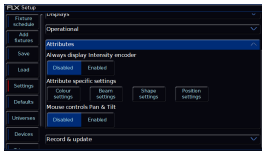

Settings

Displays

Record & Update

Desk Type

Attributes

Operational