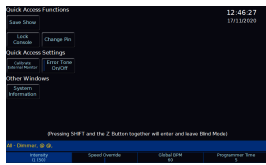

Referencing Intensity Groups