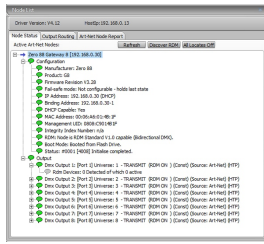

DMX Workshop