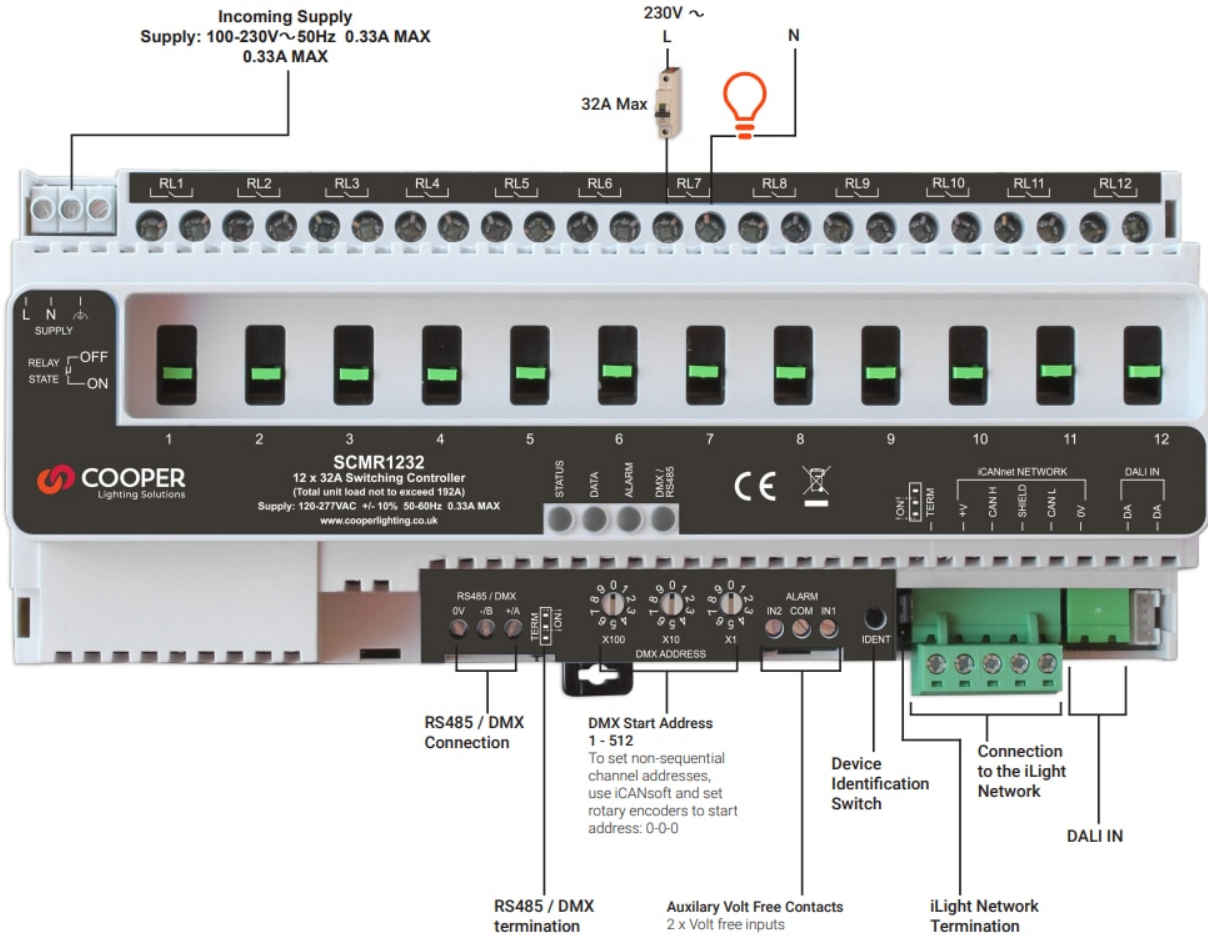

Typical Connection Diagram

DMX Control

Typical Connection Diagram

DALI Control

Typical Connection Diagram

iCANnet Control

iCAN Network Connections

Function	iCANnet Cable Colours
0V	Black
CAN L	Blue
Shield	Silver
CAN H	White
+VDC	Red

Typical Connection Diagram

Mixing Control Methods

Alarm Input

Typical Connection Diagram