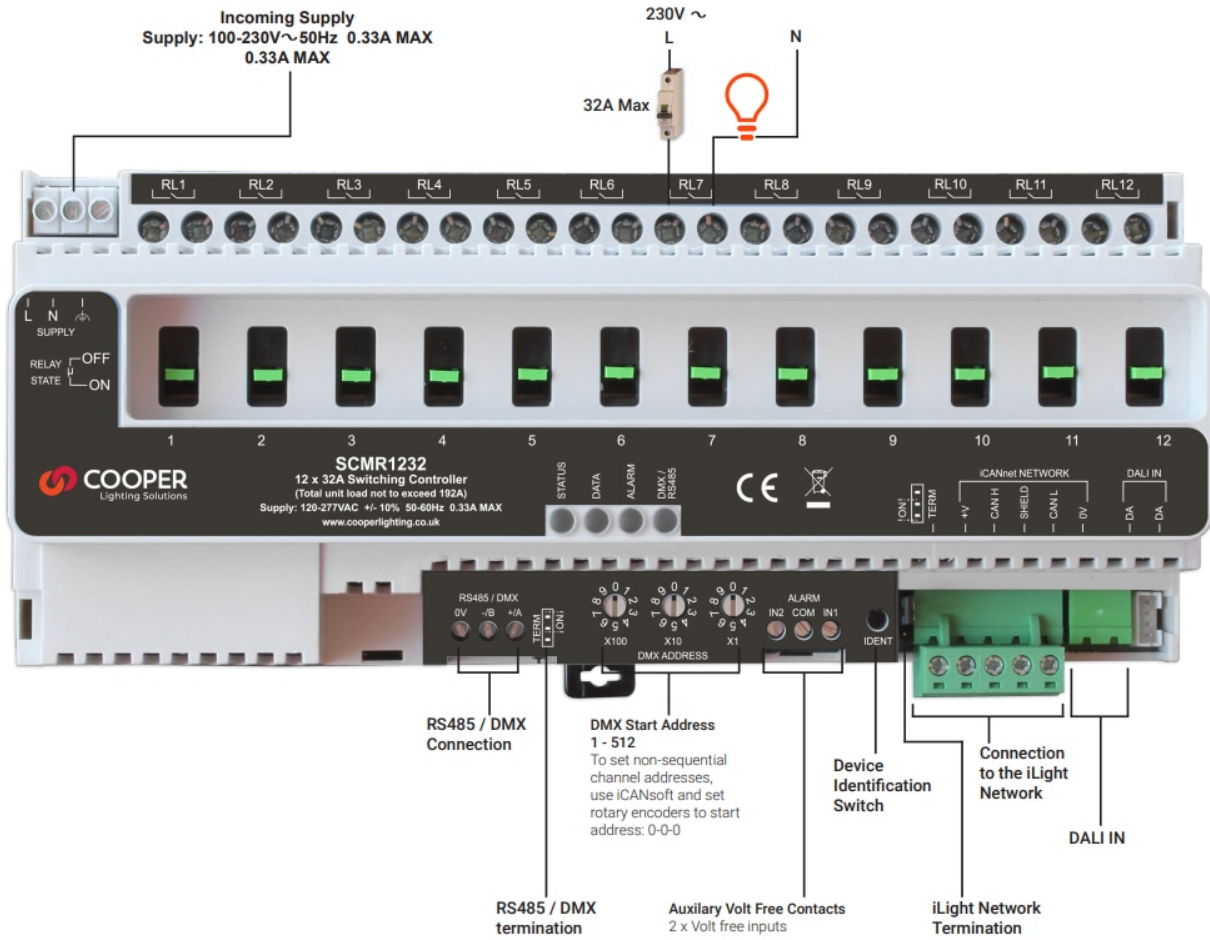

Typical Connection Diagram

DMX Control

Typical Connection Diagram

DALI Control

Typical Connection Diagram

iCANnet Control

iCAN Network Connections

Function	iCANnet Cable Colours
0V	Black
CAN L	Blue
Shield	Silver
CAN H	White
+VDC	Red

Typical Connection Diagram

Mixing Control Methods

Alarm Input

Typical Connection Diagram