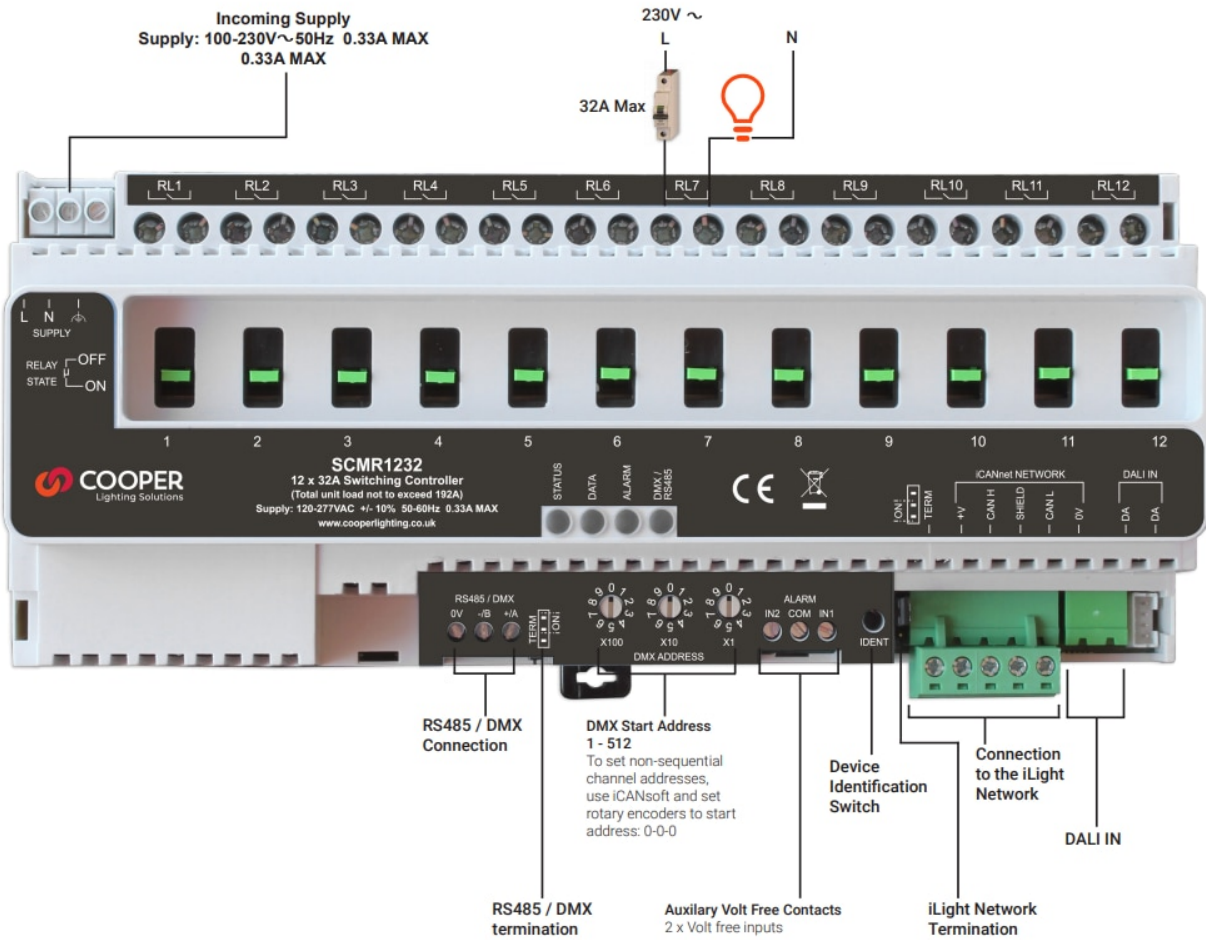

Typical Connection Diagram

DMX Control

Typical Connection Diagram

DALI Control

Typical Connection Diagram

iCANnet Control

iCAN Network Connections

Function	iCANnet Cable Colours
0V	Black
CAN L	Blue
Shield	Silver
CAN H	White
+VDC	Red

Typical Connection Diagram

Mixing Control Methods

Alarm Input

Typical Connection Diagram