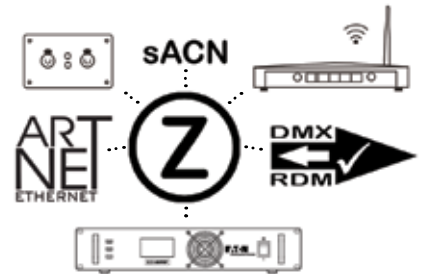

Networking

Add scalability and power with ArtNet 4, Streaming ACN, RDM, tracking backup, media servers, Apps and visualisation.