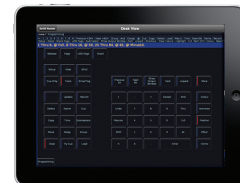

ZerOS

Lighting console operating software

Key Features

- Select fixtures via individual channels or groups
- Adjust individual parameters manually via wheels
- Quickly select parameter palettes including Colour, Beam, Position and Effects
- Pan/Tilt control via fullscreen X/Y grid
- Colour Picker and RGB/CMY/HSV faders
- Select gobos via on screen image picker
- Record and edit cues and submasters, including fade times and delays
- RDM ready for patching, configuring and monitoring compatible devices
- Remote available for iOS® and Android™ devices
- Tracking Backup function from other ZerOS consoles or Phantom ZerOS, offline editor

Overview

ZerOS is the operating system for all premium lighting consoles from Zero 88. Continuously updated and developed using Linux and a familiar window based navigation system, ZerOS is user friendly and can easily be customised to any operators individual way of working.

Remote applications are also available to run on iPhone®, iPod Touch®, iPad® and Android™ devices for seamless, wireless control of your ZerOS family lighting console.

ZerOS remotes are ideal to use as a remote focus/console unit during fit ups, focus and plotting sessions, and provide quick and simple control of both generic dimmers and moving lights.