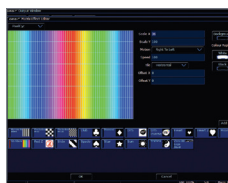

ZerOS

Lighting console operating software

Key Features

- Select fixtures via individual channels or groups
- Adjust individual parameters manually via wheels
- Quickly select parameter palettes including Colour, Beam, Position and Effects
- Pan/Tilt control via fullscreen X/Y grid
- Colour Picker and RGB/CMY/HSV faders
- Select gobos via on screen image picker
- Record and edit cues and submasters, including fade times and delays
- RDM ready for patching, configuring and monitoring compatible devices
- Remote available for iOS® and Android™ devices
- Tracking Backup function from other ZerOS consoles or Phantom ZerOS, offline editor

Overview

ZerOS is the operating system for all premium lighting consoles from Zero 88. Continuously updated and developed using Linux and a familiar window based navigation system, ZerOS is user friendly and can easily be customised to any operators individual way of working.